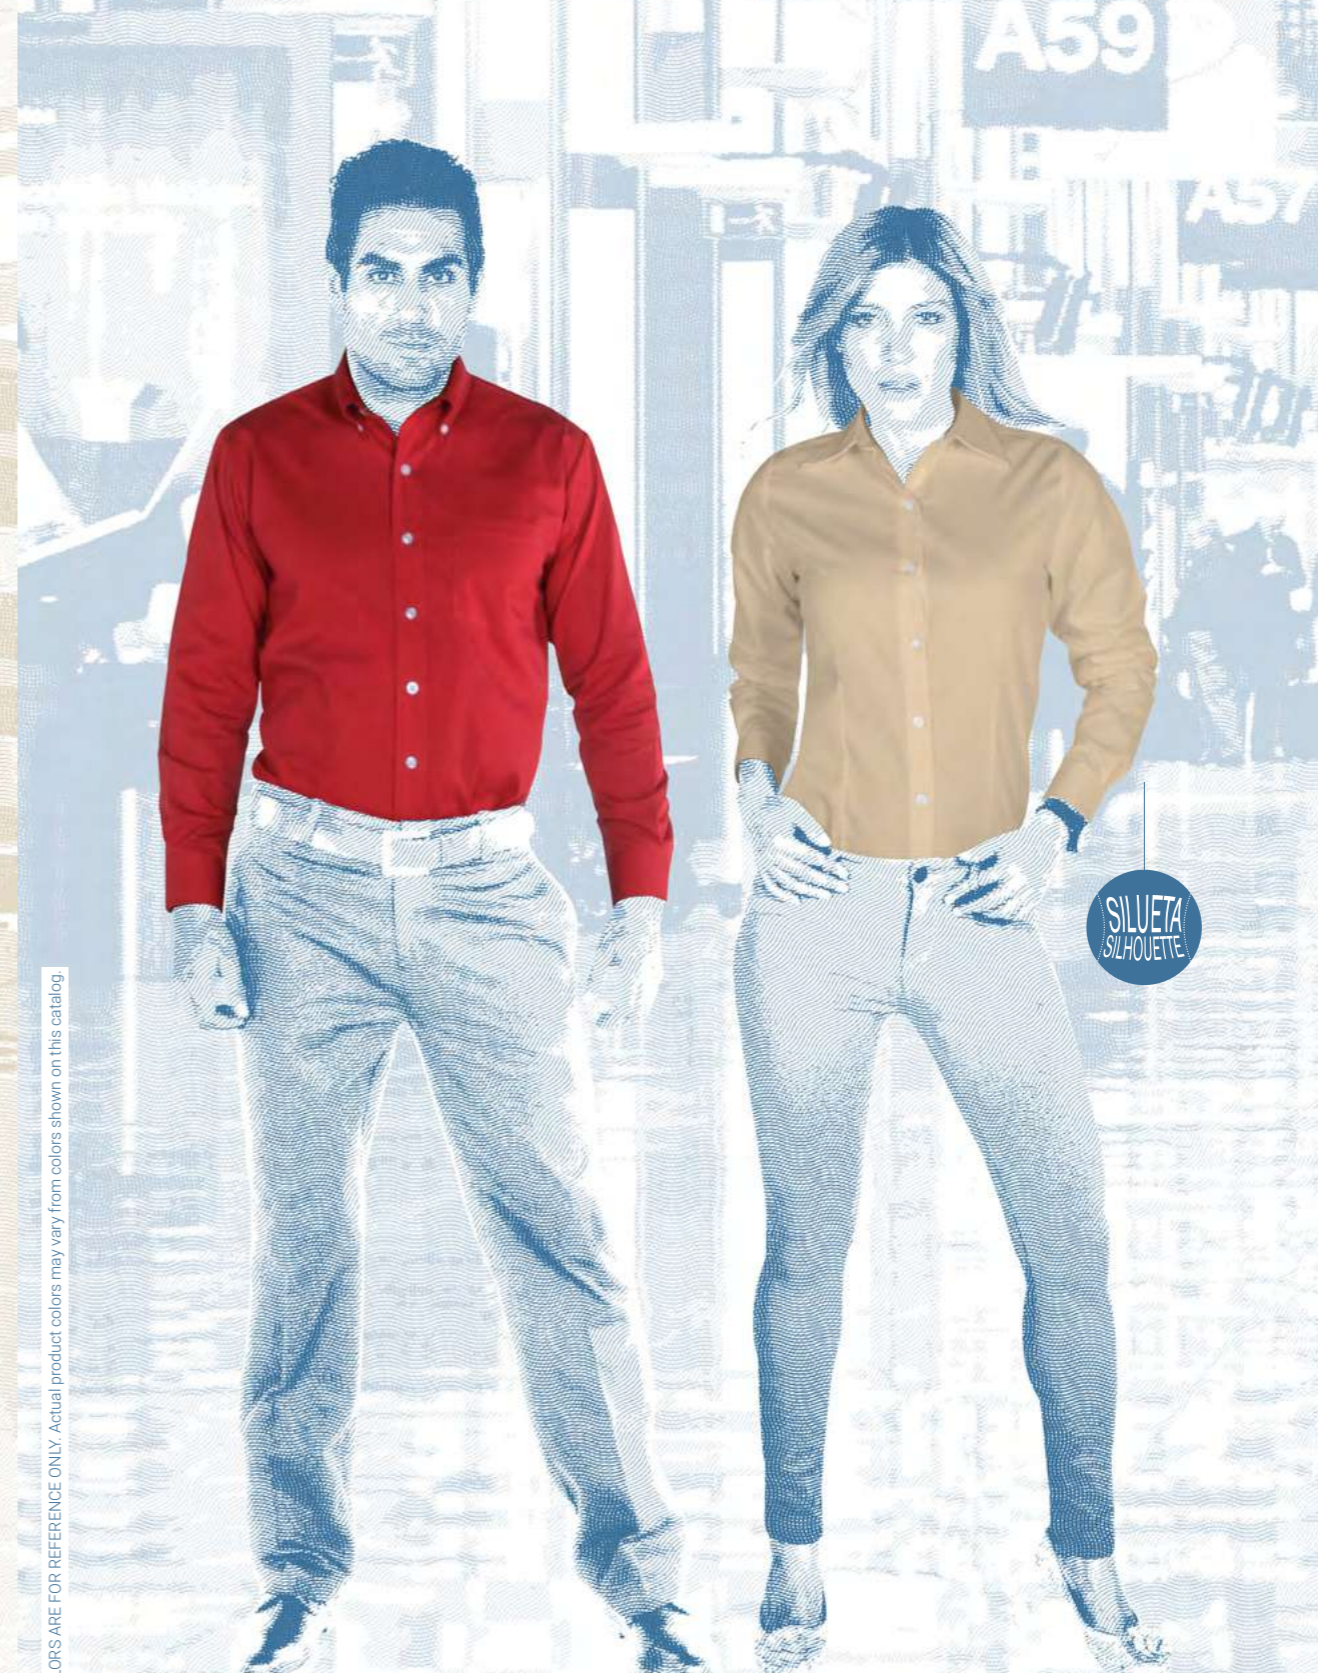

COLORS ARE FOR REFERENCE ONLY. Actual product colors may vary from colors shown on this catalog.

VAZBEK 2018